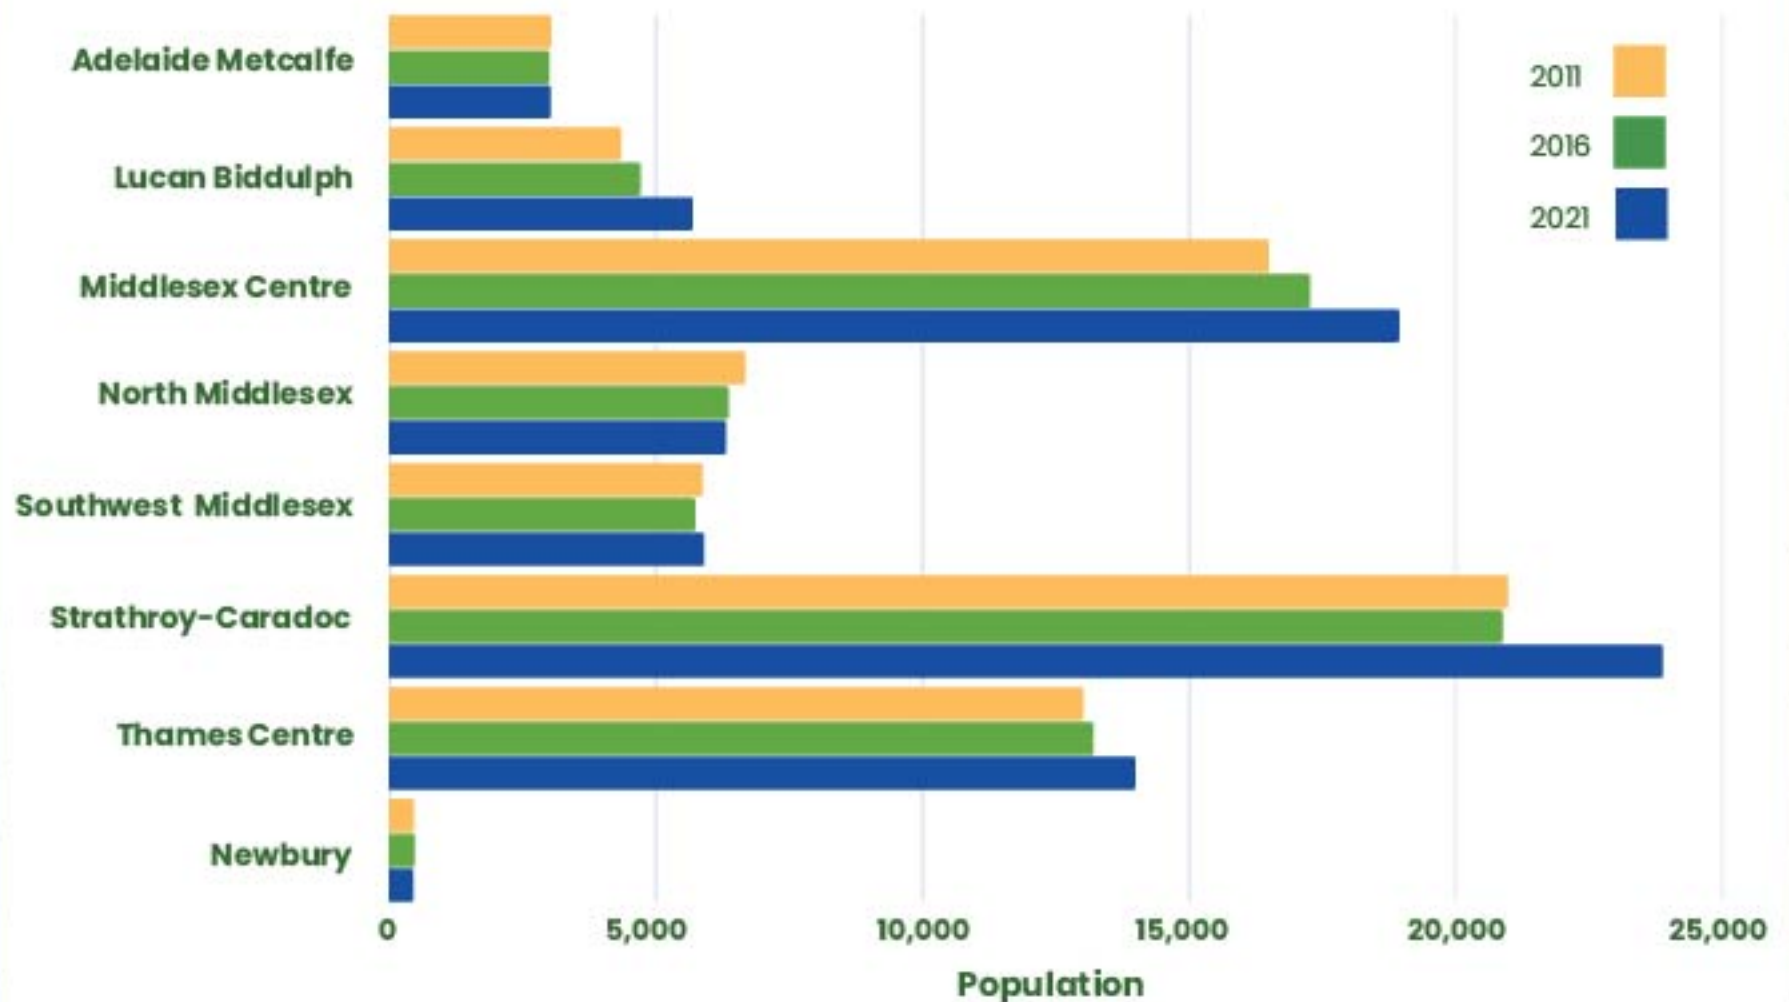

2021 Census Confirms Building Boom Taking Place in Middlesex

POPULATION FROM 2011 TO 2021

From **2011 to 2016**, Middlesex County experienced a **1.1% growth**. From **2016 to 2021**, the County has had a **stark increase in population of 9.2%**, growing from 71,551 to 78,110.

NOTABLE MUNICIPAL POPULATION PERCENTAGE CHANGES FROM 2016 TO 2021

★ **Lucan Biddulph**
+20.9% ↑

Strathroy-Caradoc
+14.4% ↑

Middlesex Centre
+9.7% ↑

Thames Centre
+6.0% ↑

POPULATION FROM 2011 TO 2021 BY MUNICIPALITY

Lucan Biddulph places 21st on Canada's list of fastest growing municipalities from 2016-2021.

Lucan Biddulph confirms a 20.9% increase over the last five years; taking the community's population from 4,700 to 5,680 residents. This growth rate earns Lucan Biddulph the 21st spot on Canada's fastest growing municipalities from