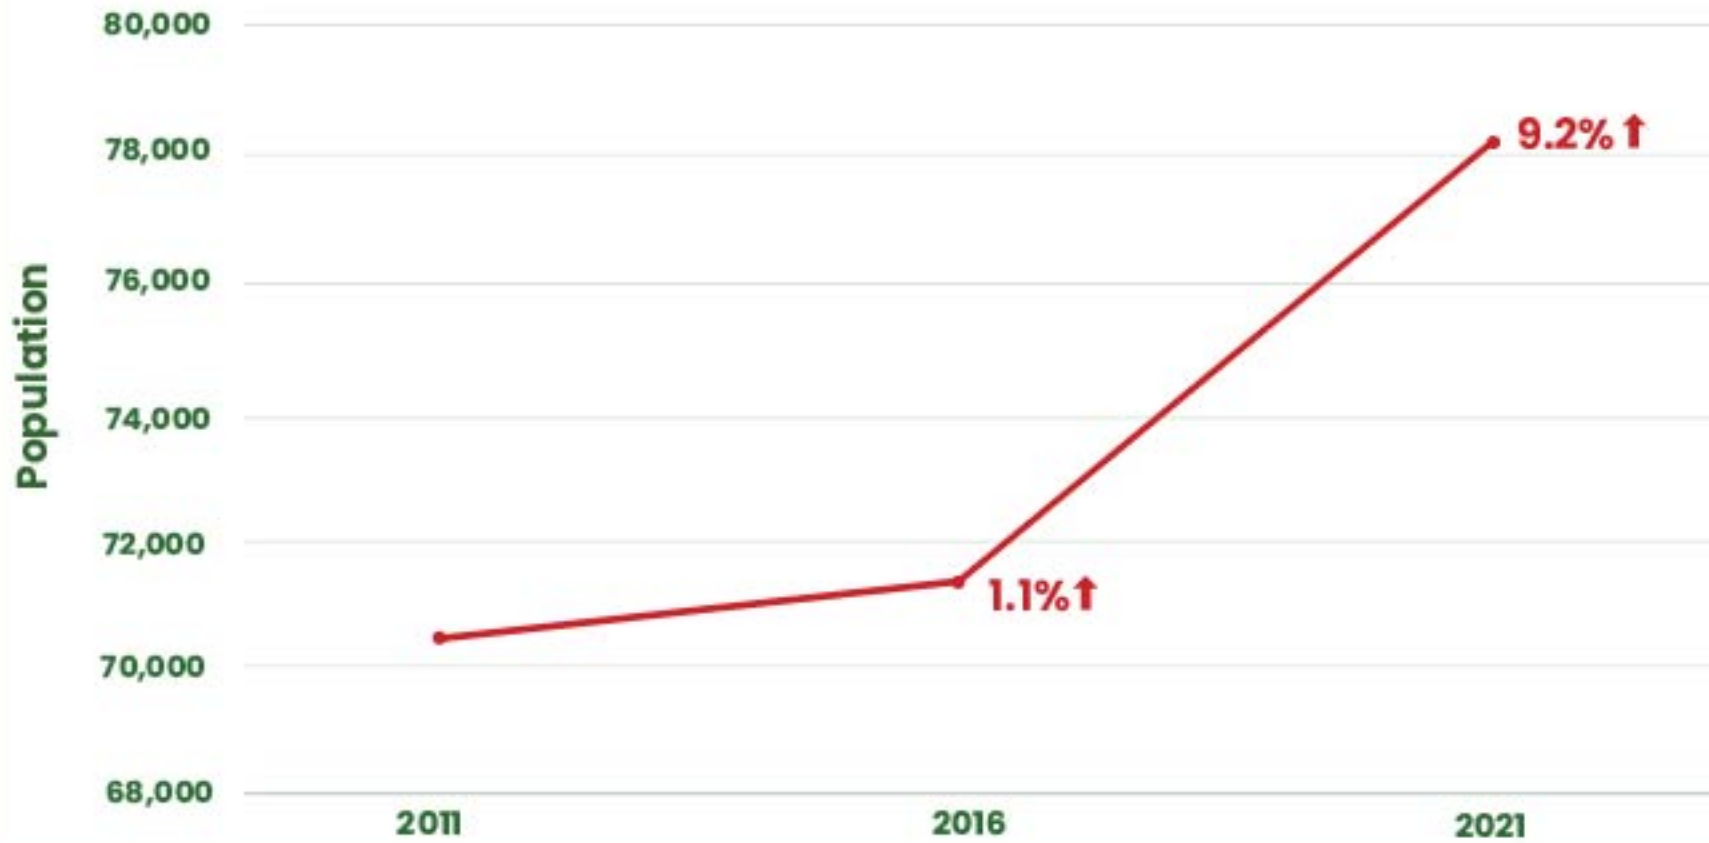

2021 Census Confirms Building Boom Taking Place in Middlesex

POPULATION FROM 2011 TO 2021

From **2011 to 2016**, Middlesex County experienced a **1.1% growth**. From **2016 to 2021**, the County has had a **stark increase in population of 9.2%**, growing from 71,551 to 78,110.

NOTABLE MUNICIPAL POPULATION PERCENTAGE CHANGES FROM 2016 TO 2021

★ **Lucan Biddulph**
+20.9% ↑

Strathroy-Caradoc
+14.4% ↑

Middlesex Centre
+9.7% ↑

Thames Centre
+6.0% ↑

POPULATION FROM 2011 TO 2021 BY MUNICIPALITY

Lucan Biddulph places 21st on Canada's list of fastest growing municipalities from 2016-2021.

Lucan Biddulph confirms a 20.9% increase over the last five years; taking the community's population from 4,700 to 5,680 residents. This growth rate earns Lucan Biddulph the 21st spot on Canada's fastest growing municipalities from